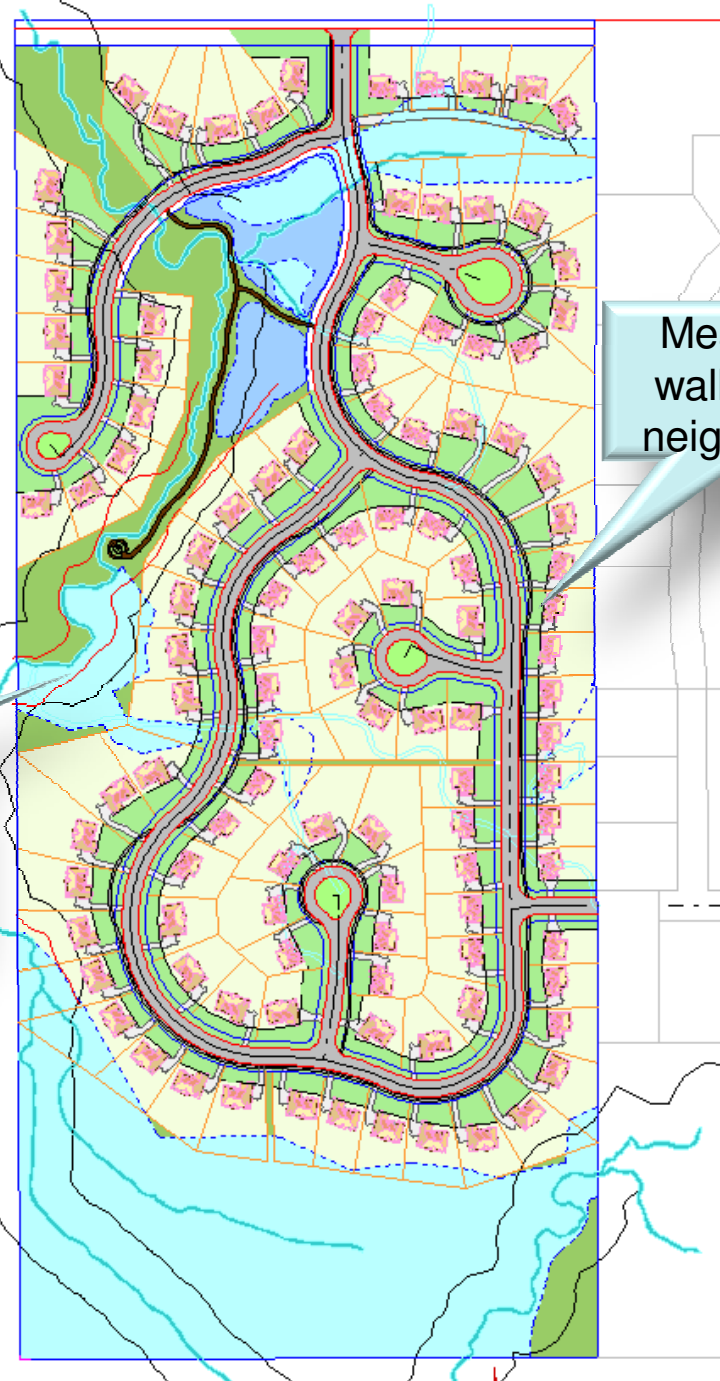

Deerfield Estates

Site area: 70 acres
Units: 113 single family
Avg. lot size 15,624 sq.ft.
Density: 1.61 du/acre

Meandering walks define neighborhood

Conforms to difficult topography