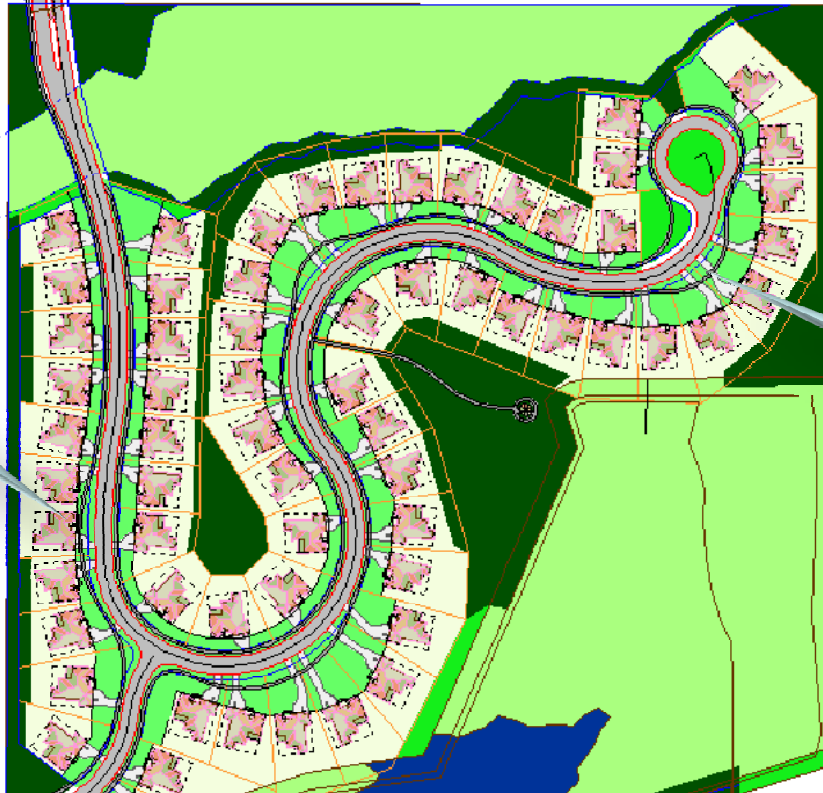

San Marino Estates

Coving made a very difficult site – possible to make an attractive upscale neighborhood

Site Area:	61.4 acres
Wetland:	5.0 acres
Open Space	15.0 acres
Units:	80 single family lots
Avg. lot size:	14,212 sq.ft.

Meandering walks