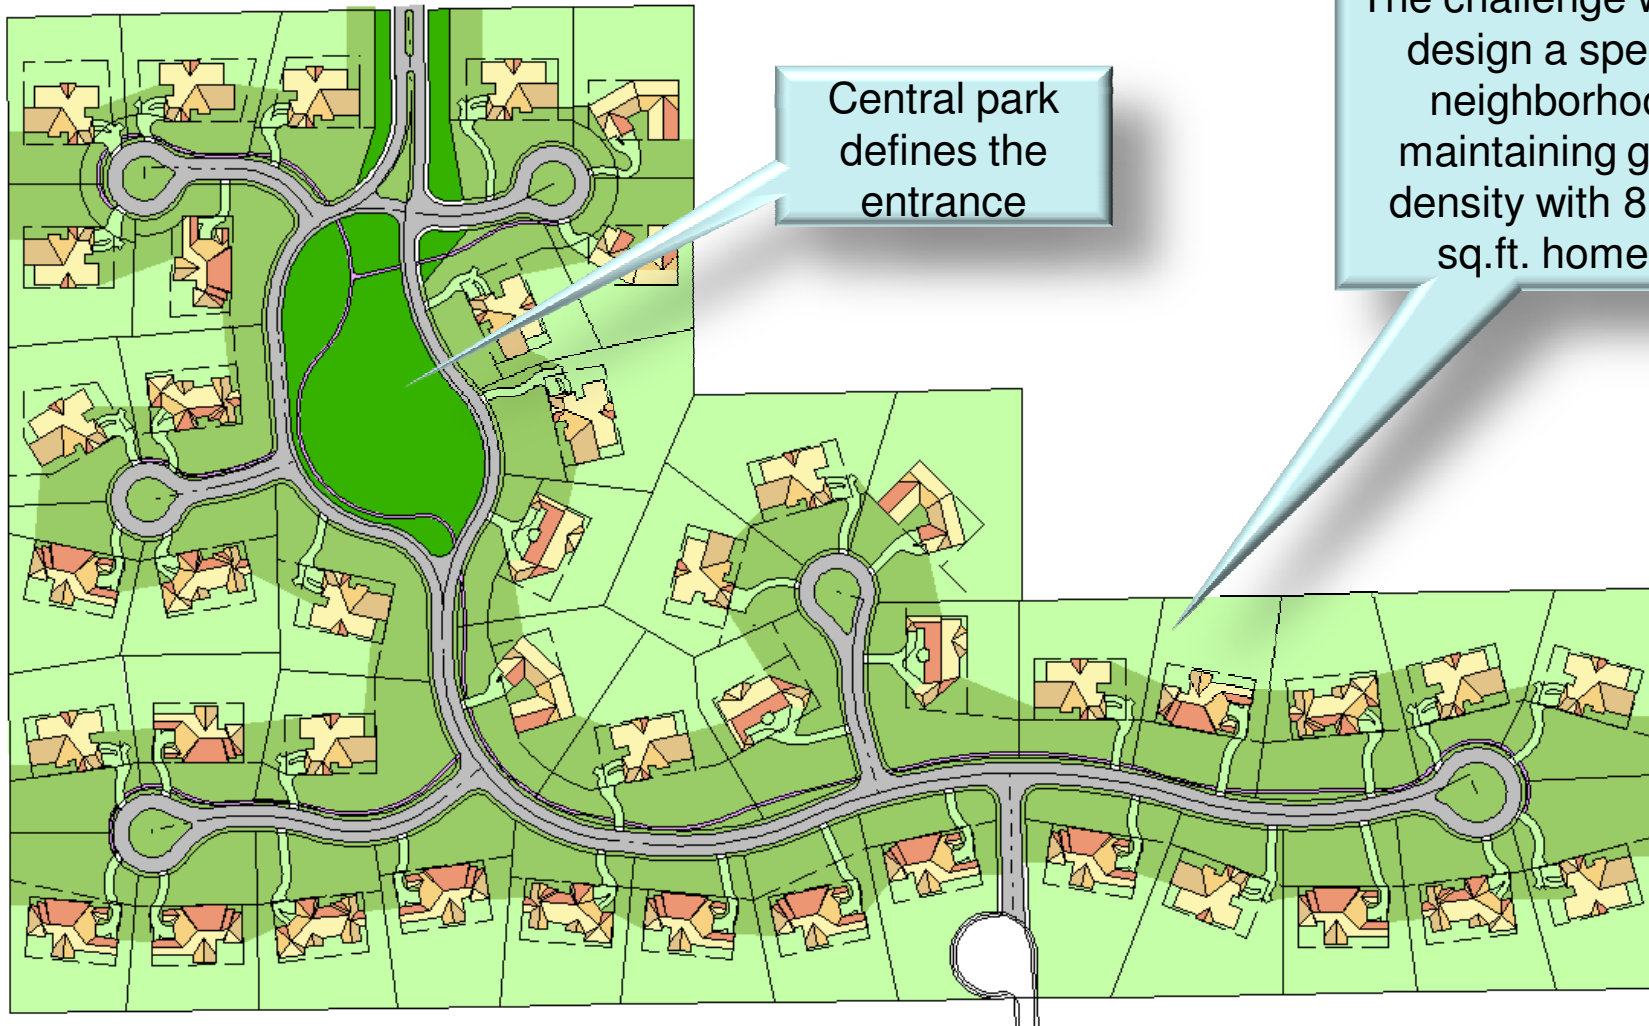

Legacy

Central park defines the entrance

The challenge was to design a special neighborhood maintaining good density with 8,000 sq.ft. homes.

Site area:	35.5 acres
Units:	44 single family
Avg. lot size	37,615 sq.ft.