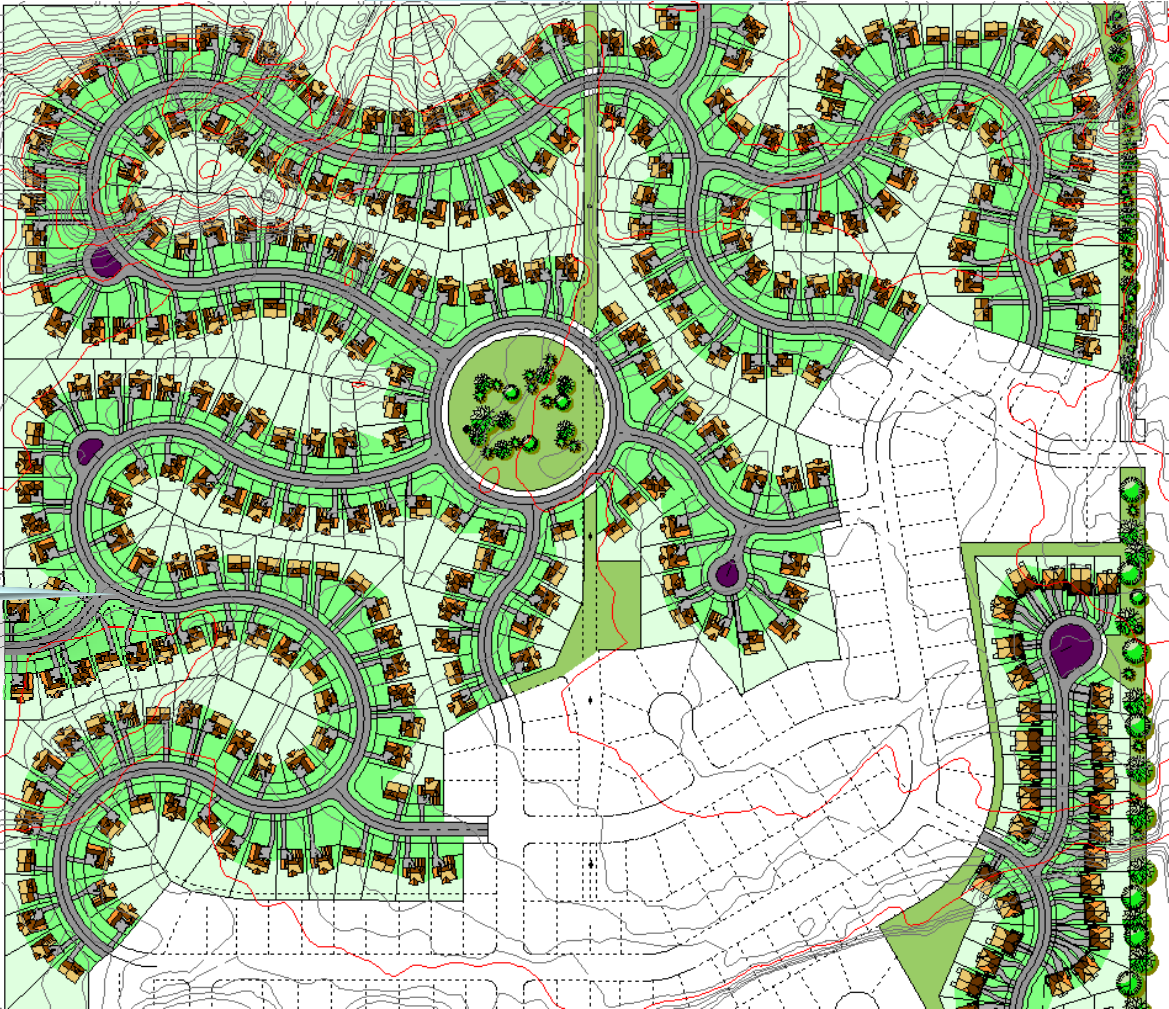

Cedar Hills

All entrance streets lead to the central park

Site area: 103.3 acres
Units: 264 single family
Avg. lot size 11,465 sq.ft.
80 Duplex
Density: 3.33 du/acre